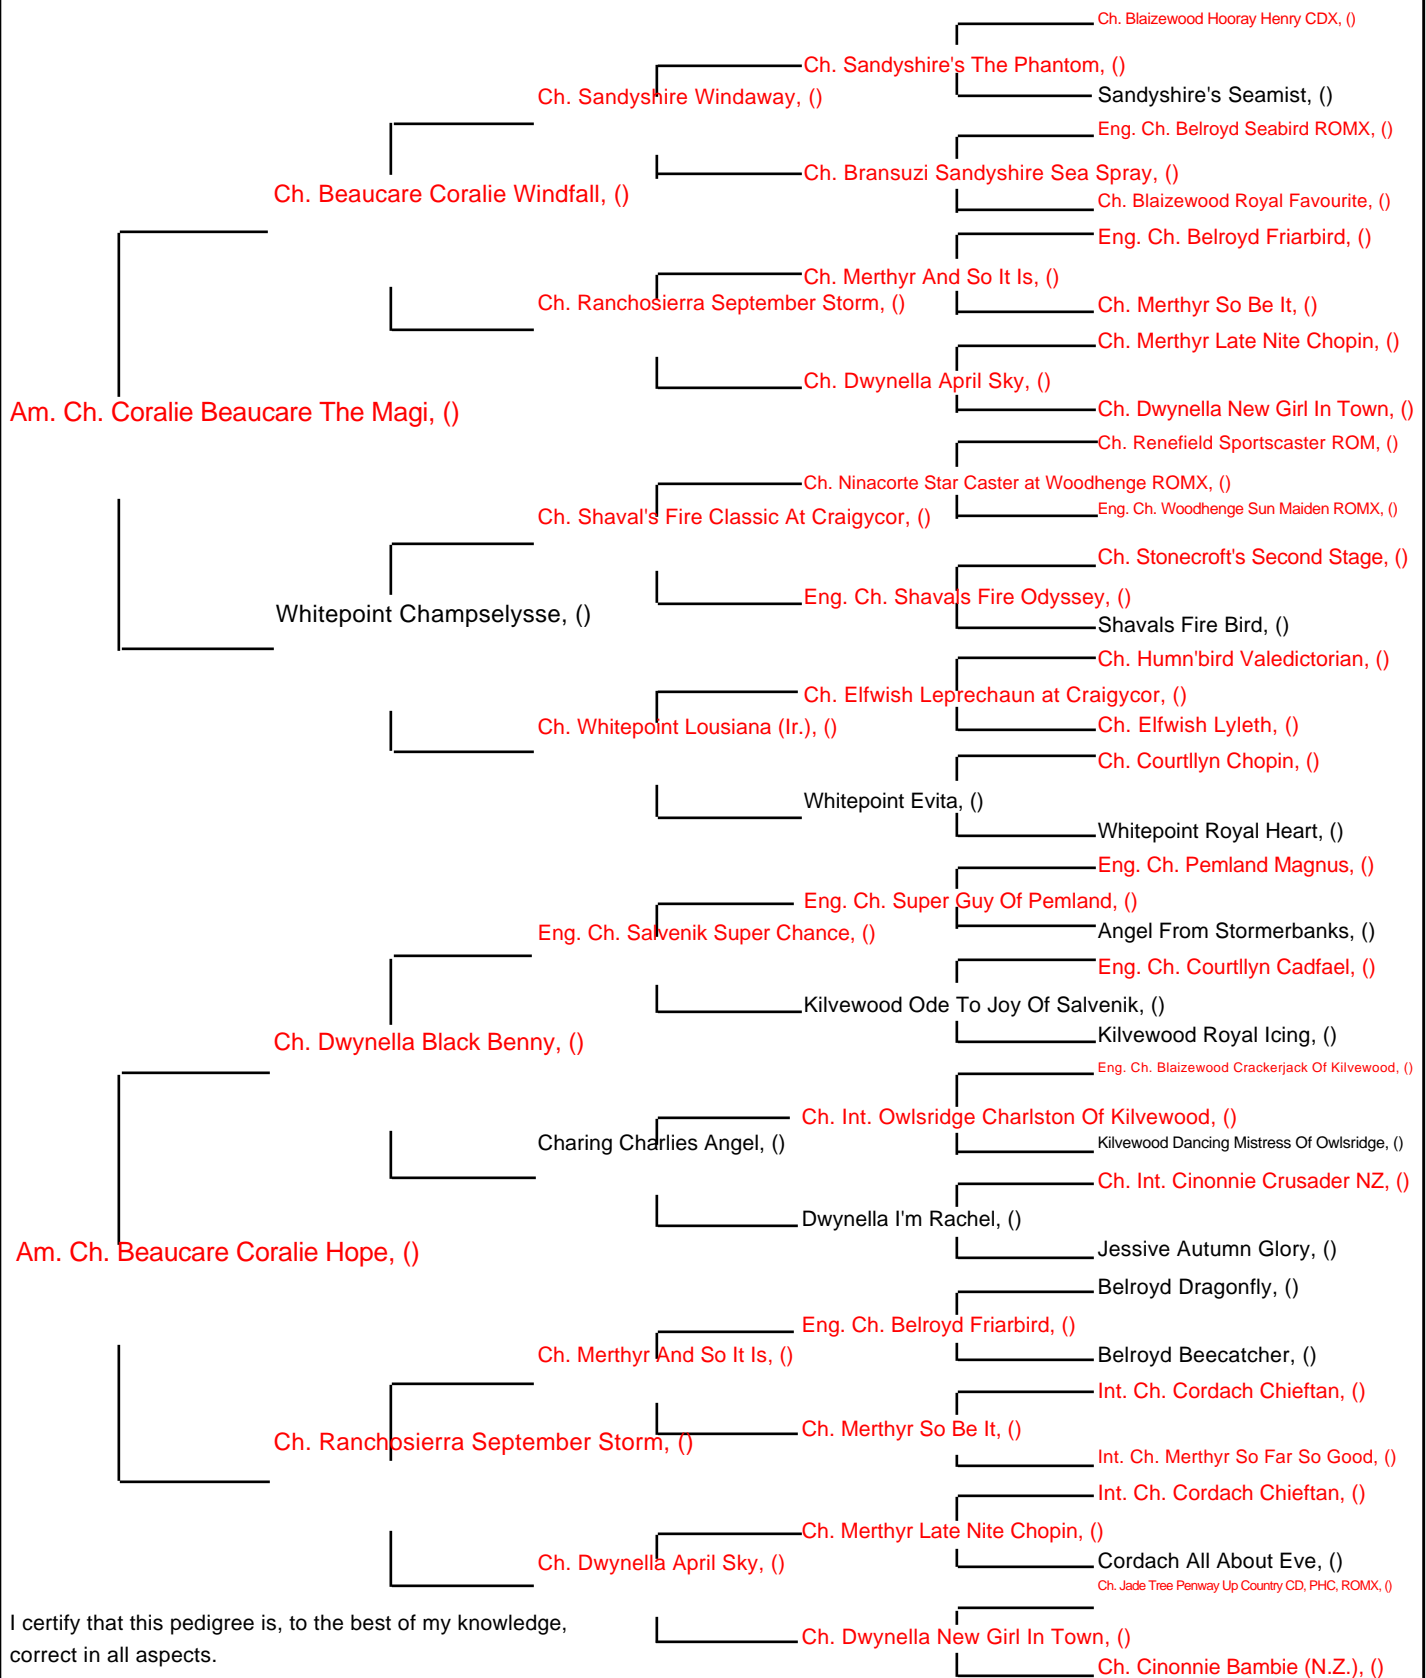

Candace Cloud
 7007 CR 1500
 West Plains, MO 65775

Pedigree For Beucare Cinabarr

I certify that this pedigree is, to the best of my knowledge,
 correct in all aspects.
 X _____ Date: _____