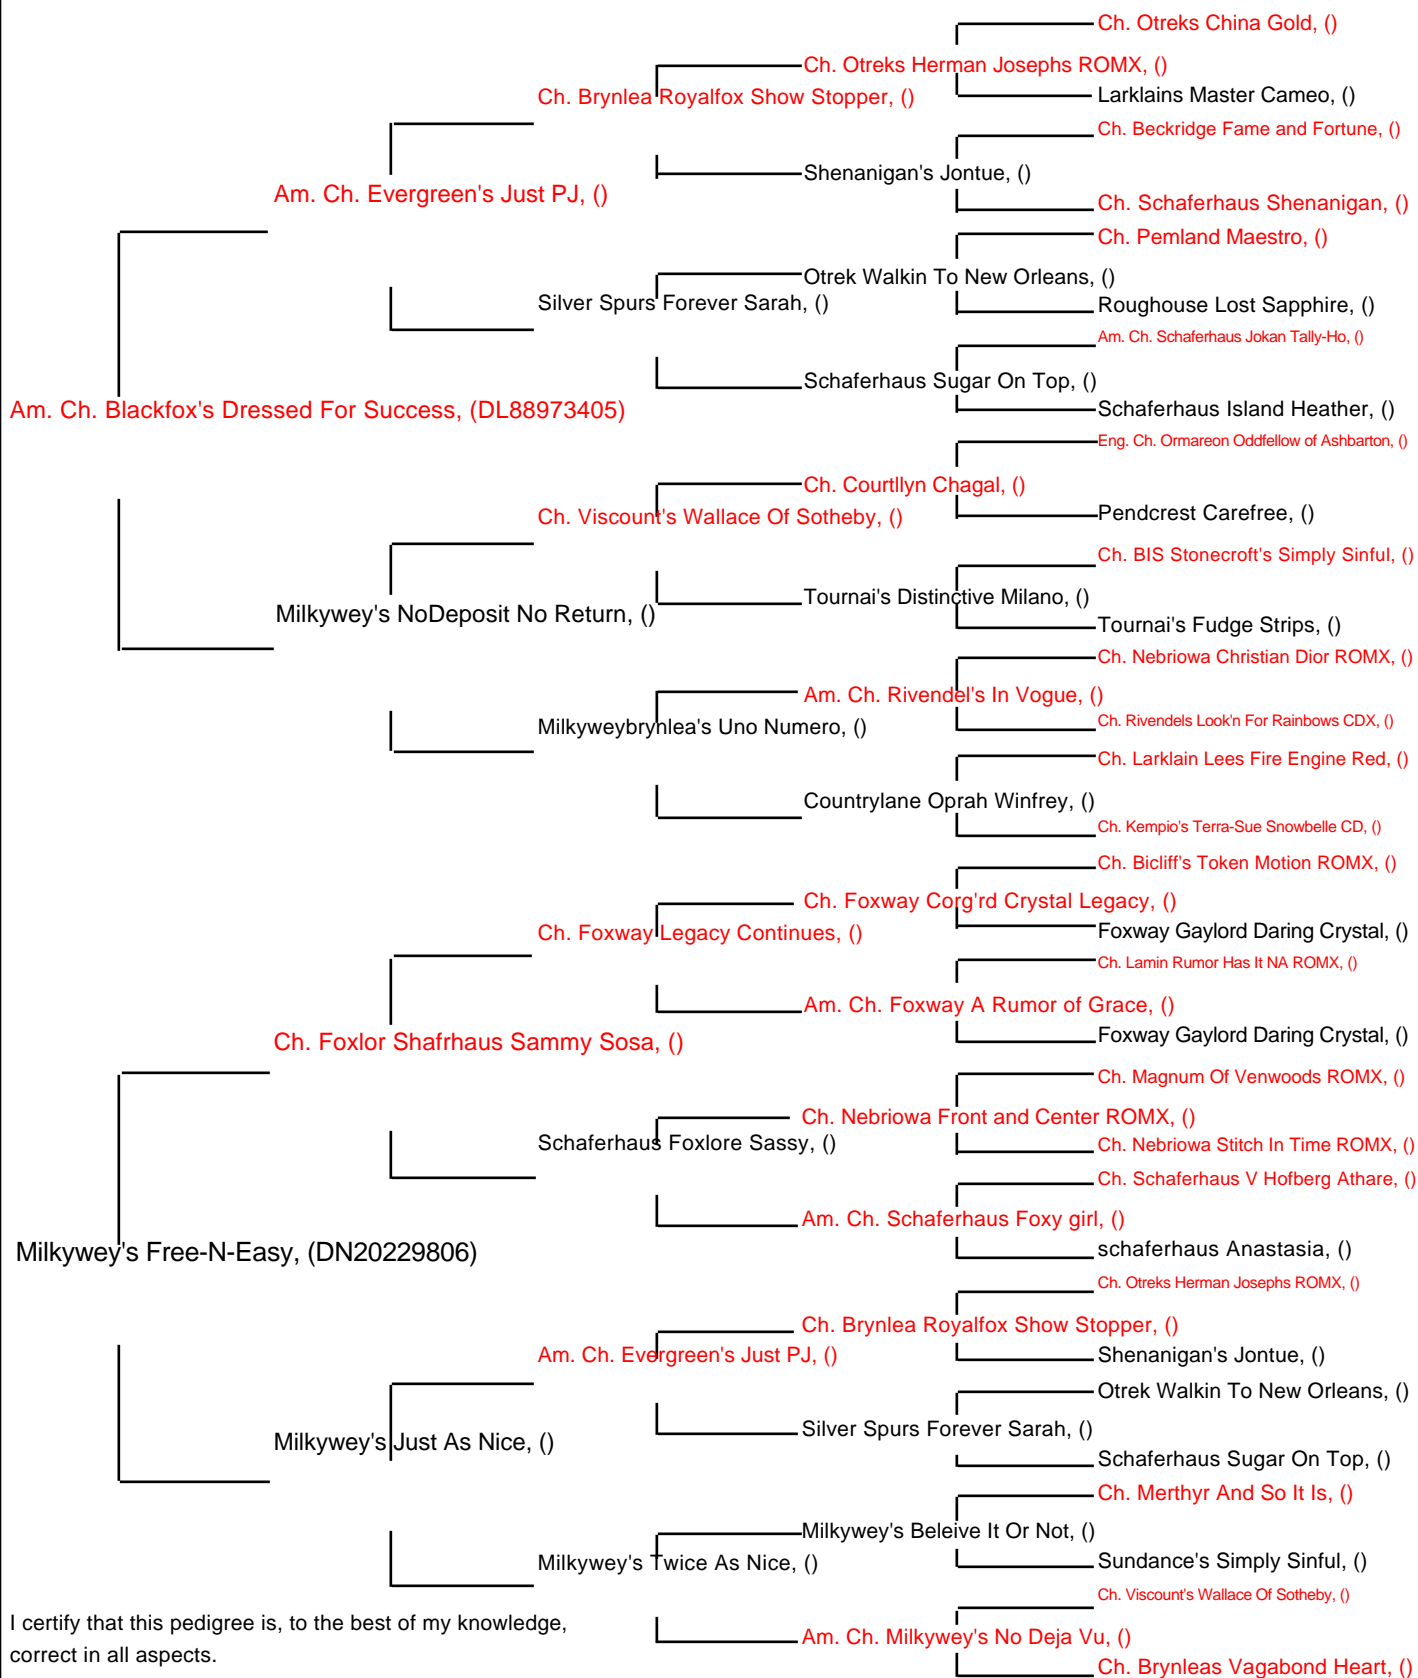

Candace Cloud
P.O. Box 413
Altamont, KS 67330

Pedigree For Milkywey's Wildsyde At Wind Dial

I certify that this pedigree is, to the best of my knowledge, correct in all aspects.

X _____ Date: _____