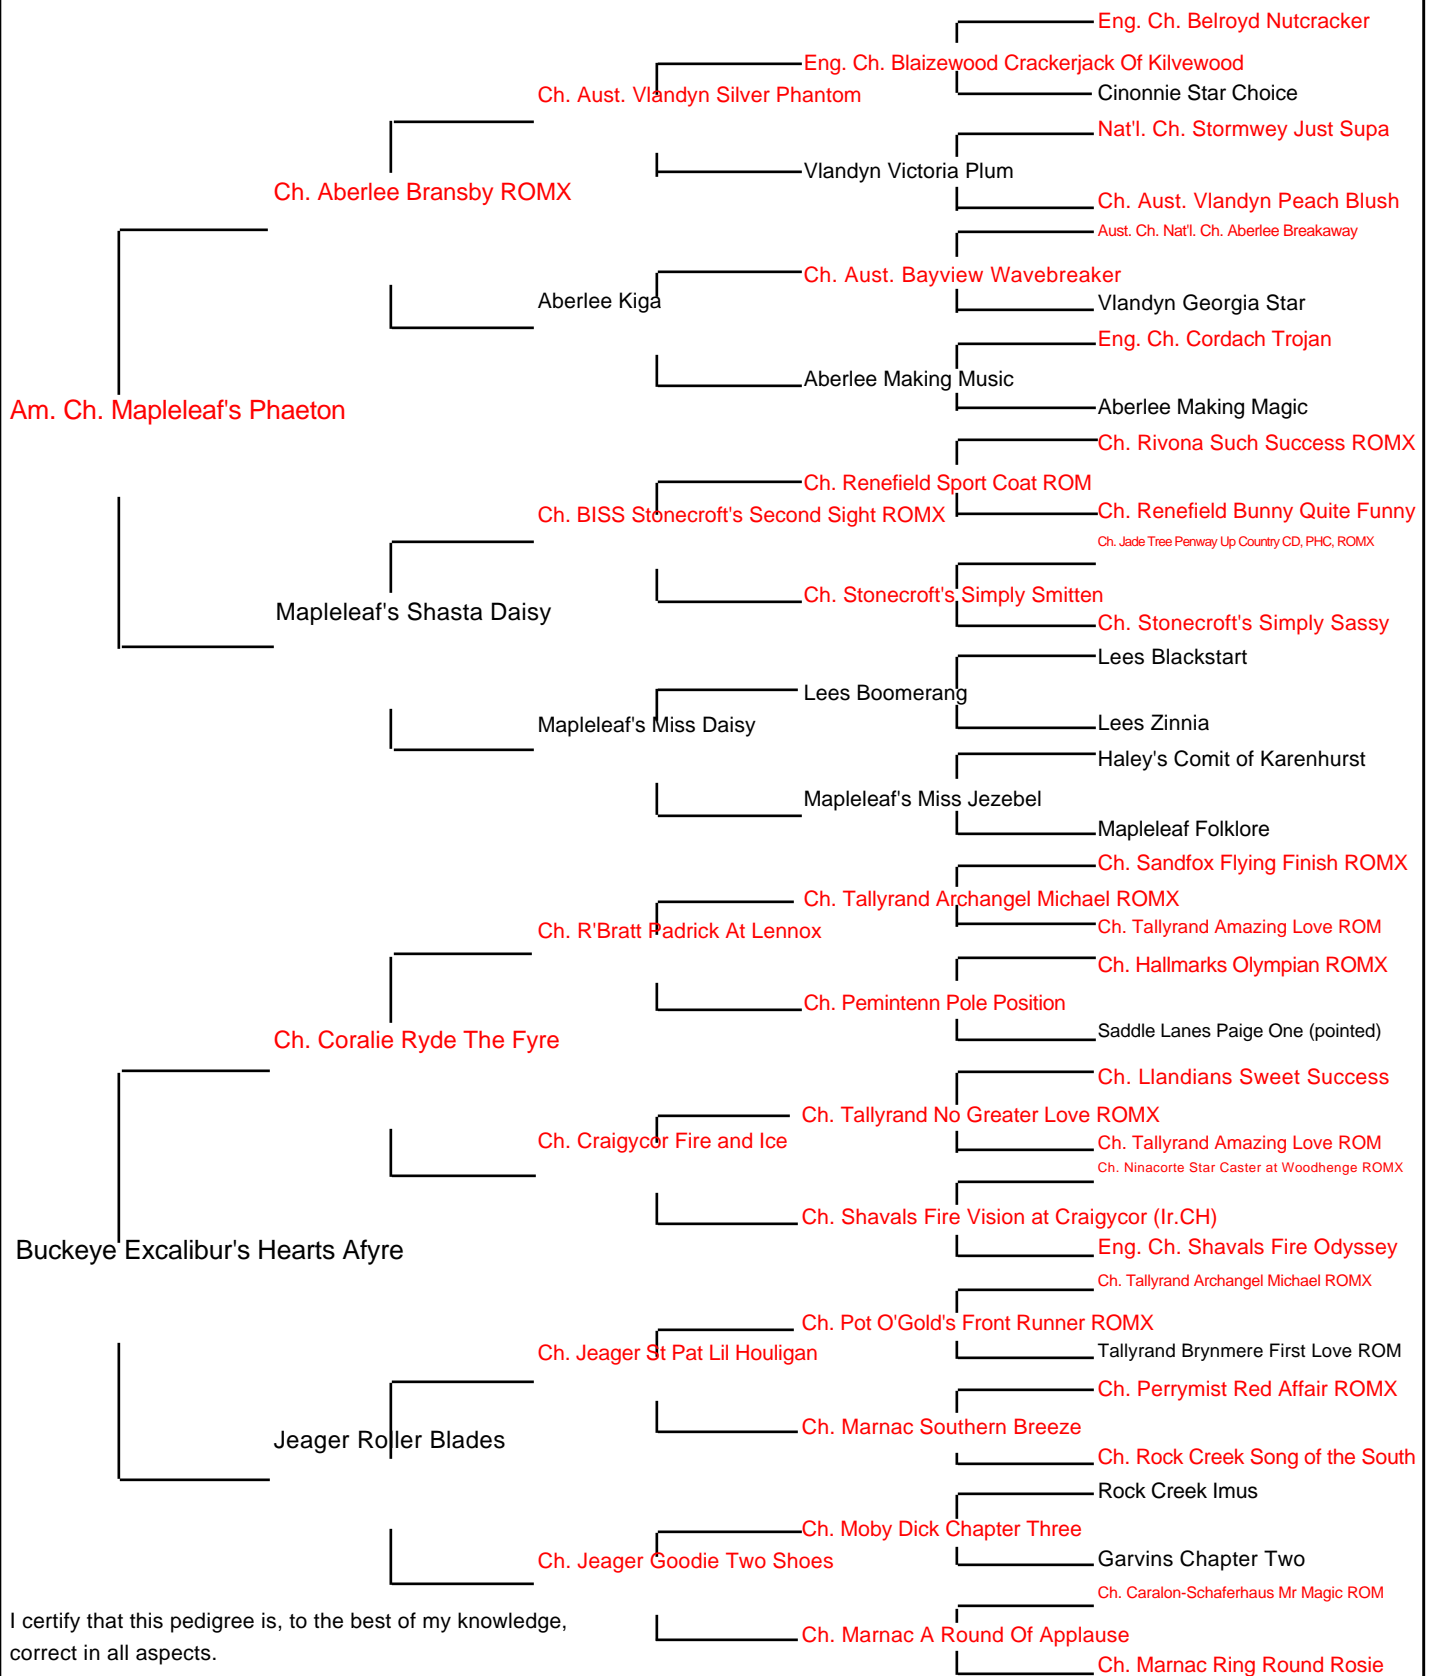

Candace Cloud
P.O. Box 413
Altamont, KS 67330

Pedigree For Excalibur's King Arthur Of Wind Dial

I certify that this pedigree is, to the best of my knowledge, correct in all aspects.

X _____ Date: _____