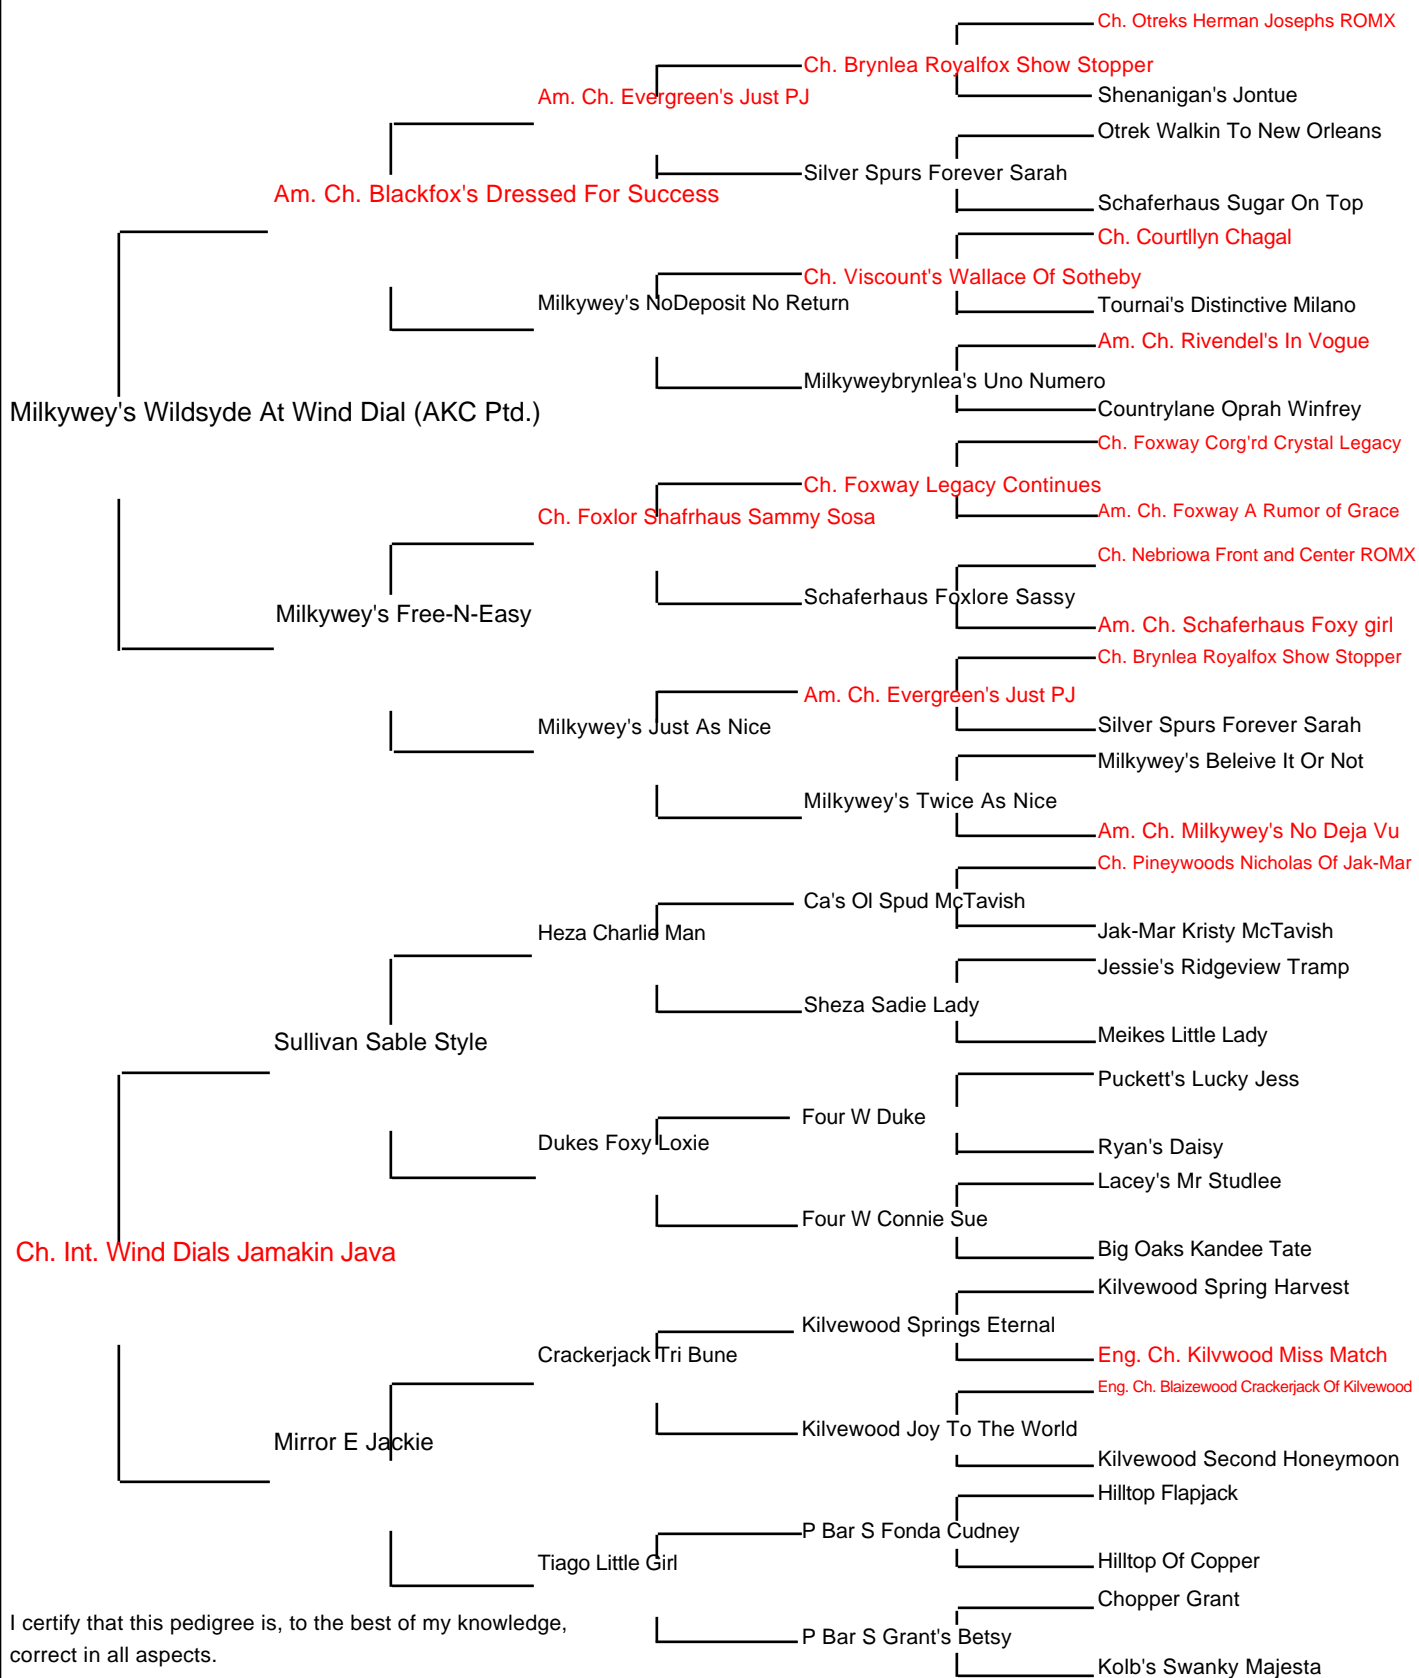

Candace Cloud
P.O. Box 413
Altamont, KS 67330

Pedigree For Wind Dials Make Mine Macchiato

I certify that this pedigree is, to the best of my knowledge,
correct in all aspects.
X _____ Date: _____