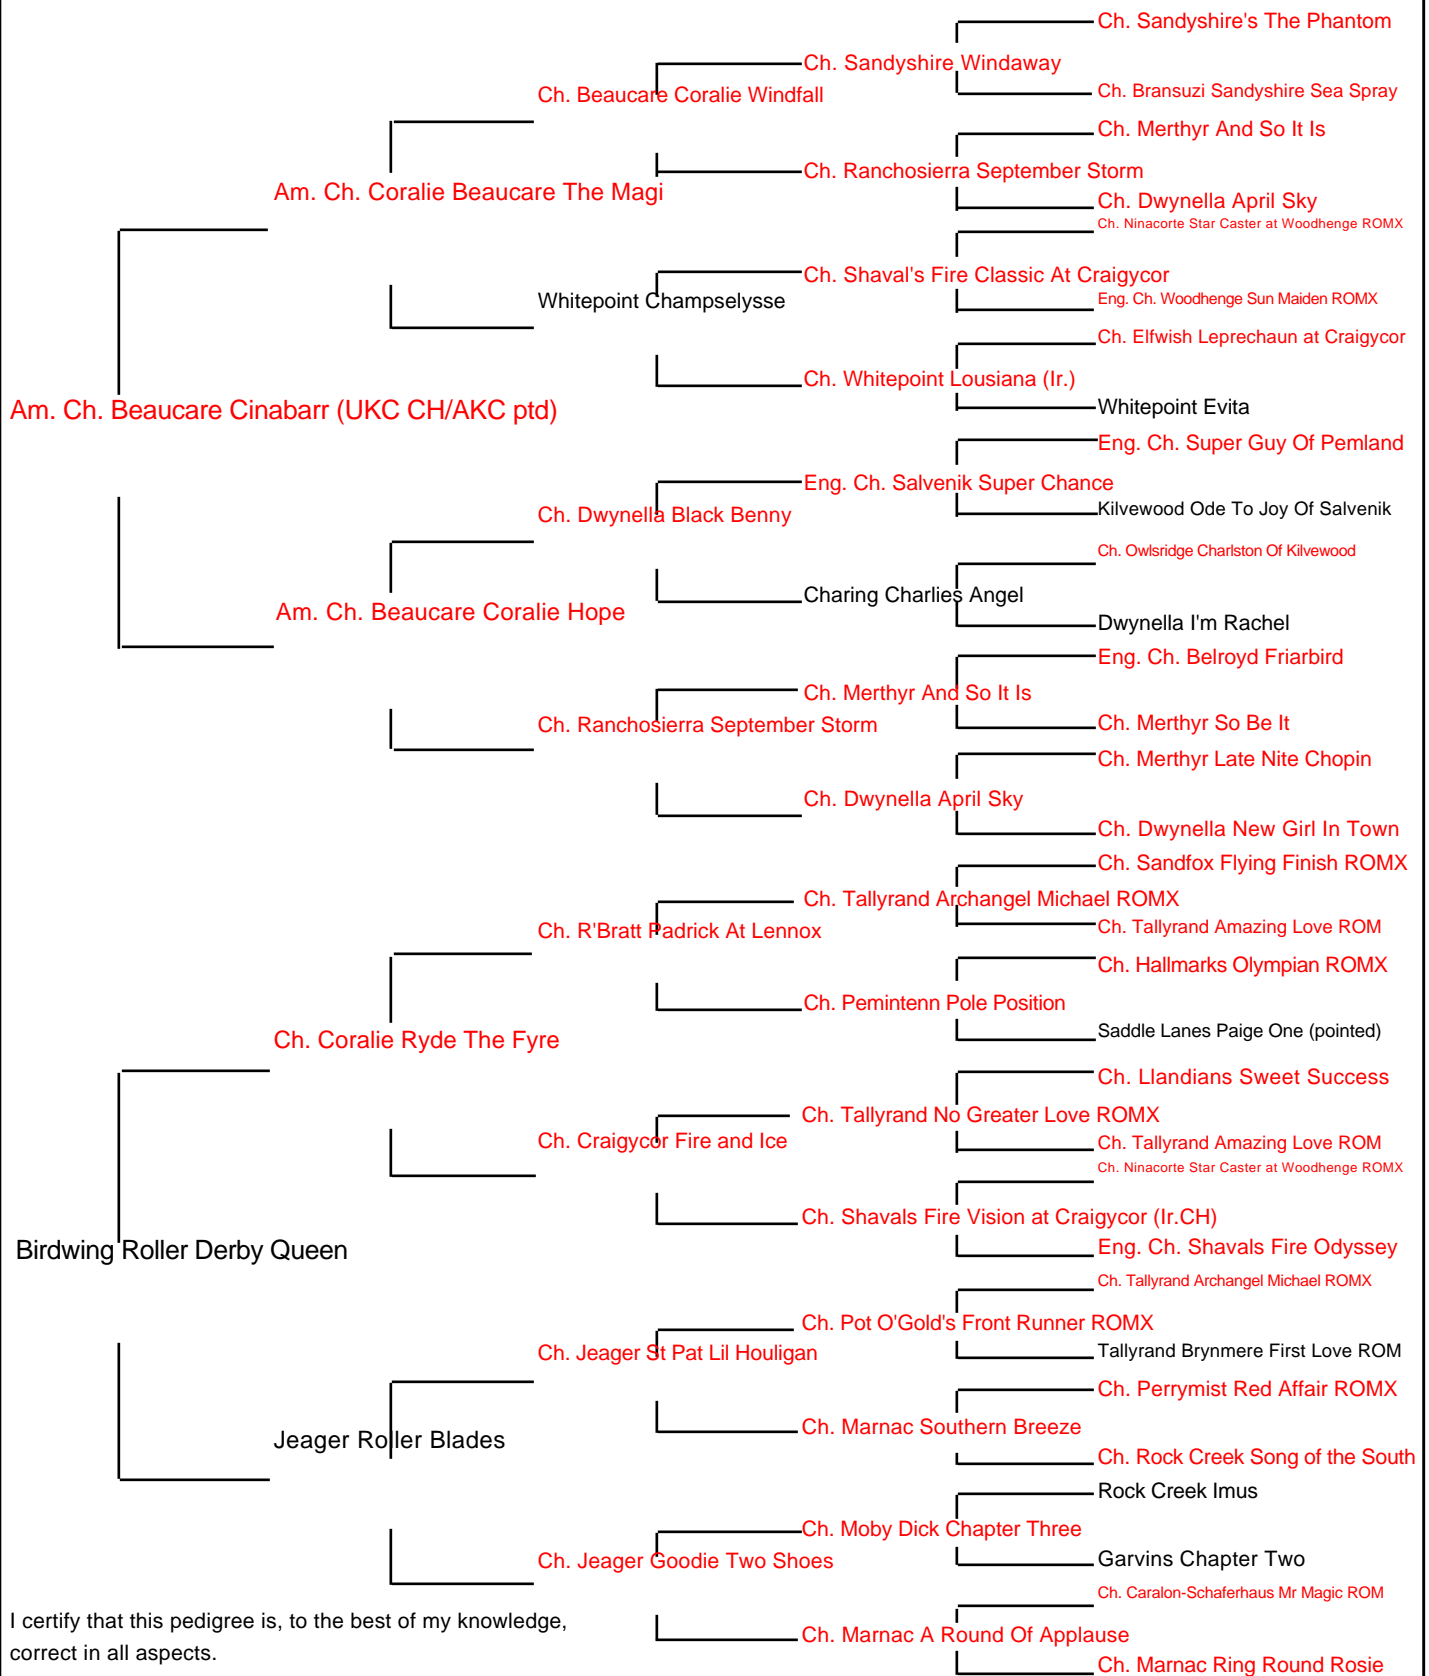

Candace Cloud
P.O. Box 413
Altamont, KS 67330

Pedigree For Wind Dials Over The River

I certify that this pedigree is, to the best of my knowledge,
correct in all aspects.
X _____ Date: _____